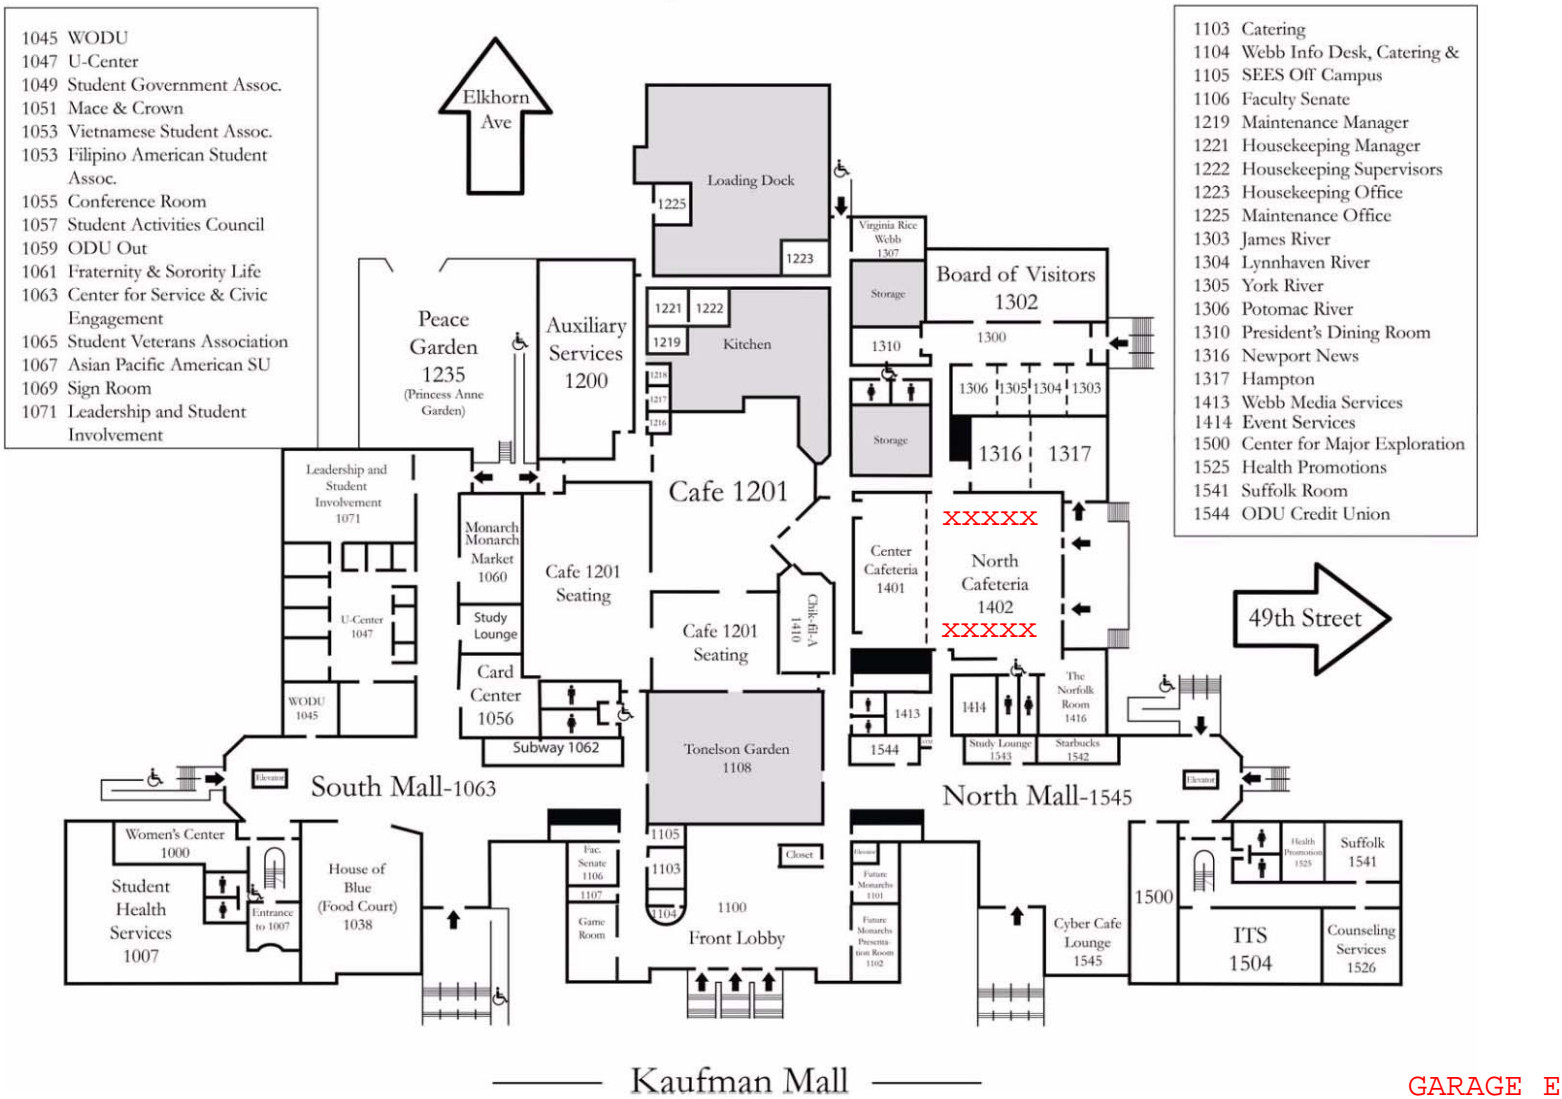

Webb University Center - First Floor

Garage E 4904
Bluestone Avenue on
floors 3-5 ONLY

Directions

From Hampton Blvd: turn onto 49th street (Shell Station is on the corner), and park in Stadium Garage (Garage E), levels 3, 4 and 5 ONLY! After parking, walk down the sidewalk adjacent to Visitor's Parking. Continue down 49th Street until you get to the corner at Bluestone and 49th Street. Turn left and cross the street. Once across the street, continue walking straight and this takes you to the front of Webb University Center. If you get lost, call the Campus Information Center at 683-5914 or University Police Department at 683-4000